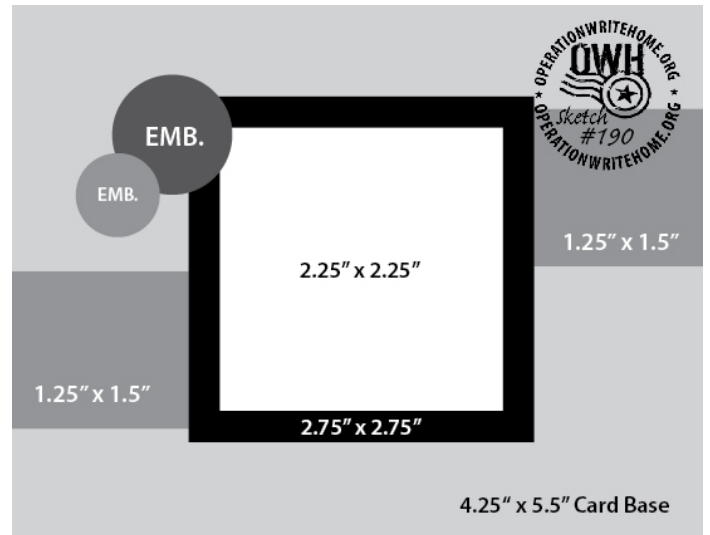

August Flavor of the Month Card Sketches

Sketch #1
TSG 222

Sketch #3
Mojo Monday 421

mojomonday.blogspot.com
Sketch designed by Julee Tilman

Sketch #2
OWH 190

Sketch #4
Robin's Craft Room.com